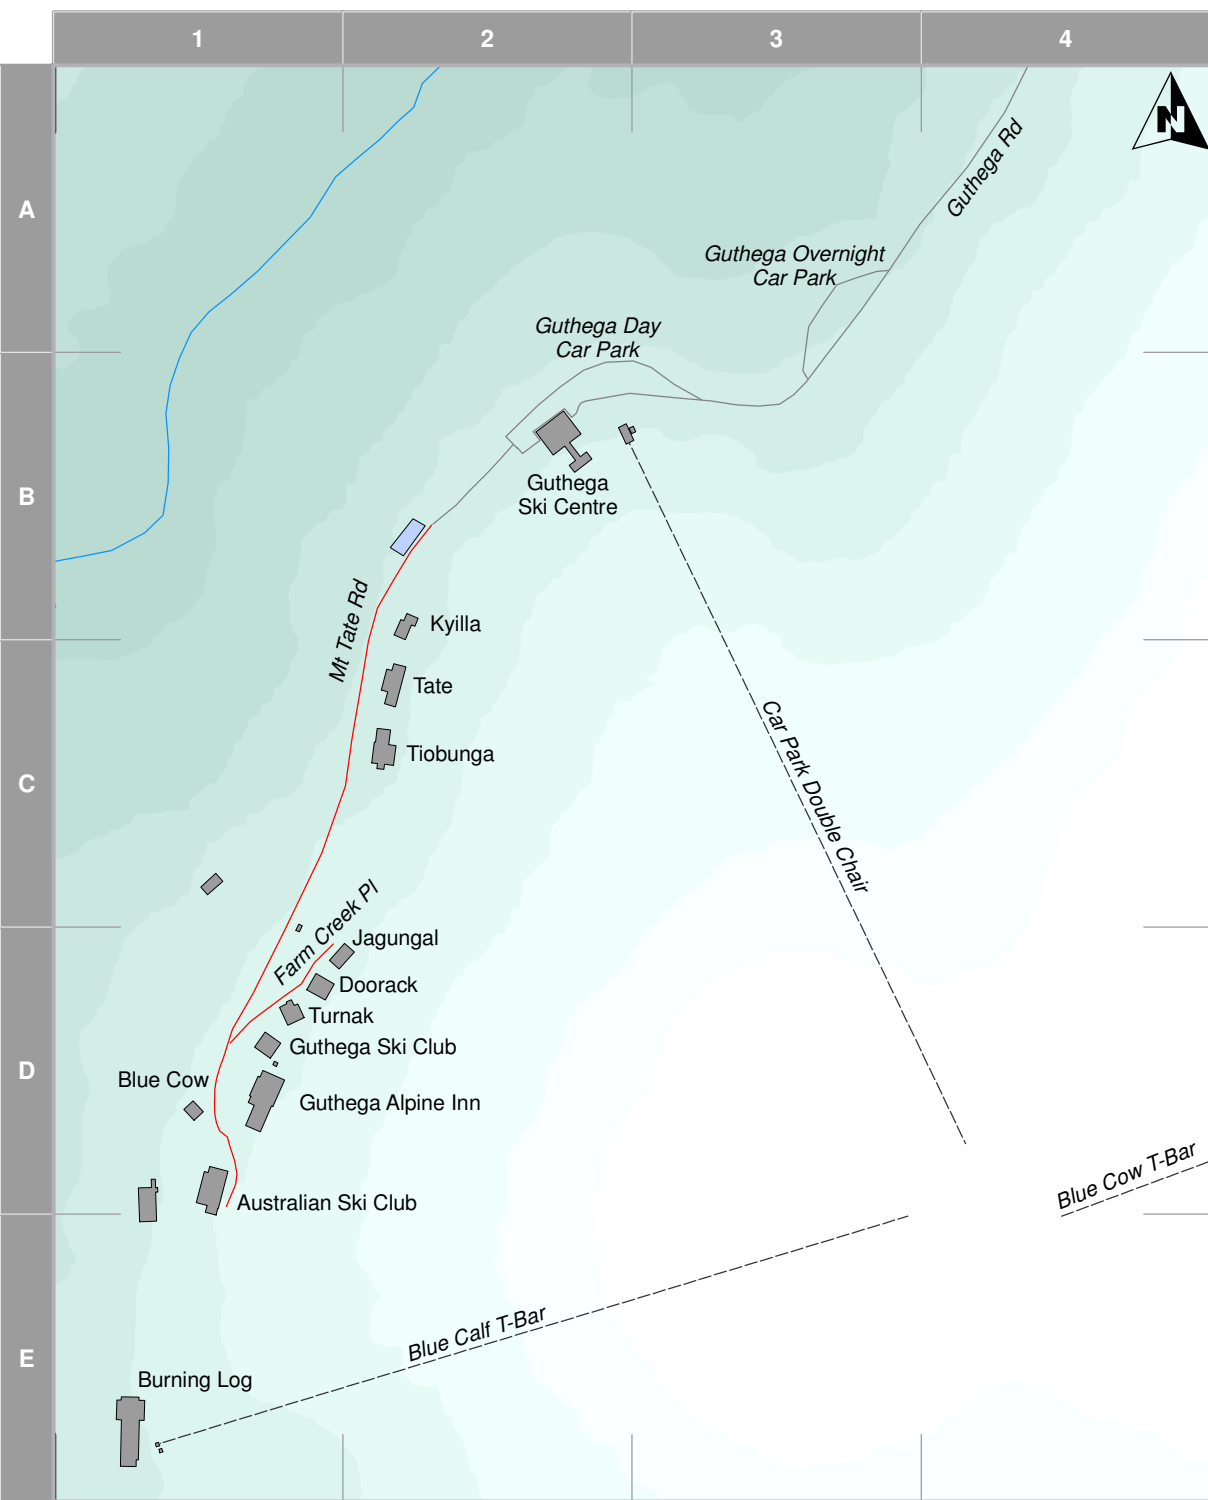

Smiggin Holes

Village Map

Accommodation

Apex Chalet	D2
Caloola	D2
Clancy Alpine	C4
Gunuma	B4
Heidi's	C3
Illawarra Alpine	D2
Illoura	D2
IMBAC	C4
Lions Lair	D4
The Lodge	B4
Lodge 21	C3
Lodge 39	D1
Moerlina	C4
Muniong	D1
Numbananga	D2
Royal Coachman	D4
Smiggins Chalet	D2
Smiggins Hotel	C2
Smugglers	C1
Snow Country	D2
Snowy Gums	C4
Southern Cross	D1
Spruce Lodge	D2
Wattle Lodge	B3
Wild Spitze	C4
Willow Lodge	B4
Windarra	B4

Accommodation

Australian Ski Club	D1
Blue Cow	D1
Doorack	D1
Guthega Alpine Inn	D1
Guthega Ski Club	D1
Jagungal	D1
Kyilla	B2
Tate	C2
Tiobunga	C2
Turnak	D1

Resort Services, Restaurants & Bars

Burning Log Restaurant	E1
Guthega Alpine Inn - Restaurant, Bar	D1
Guthega Ski Centre - Lift Tickets, Equipment Hire, Supplies	B2

- Cleared Road
- Oversnow Route
- Resorts Lift
- Cross Country Ski Trail
- Oversnow Vehicle Day Parking

Oversnow routes subject to snow conditions