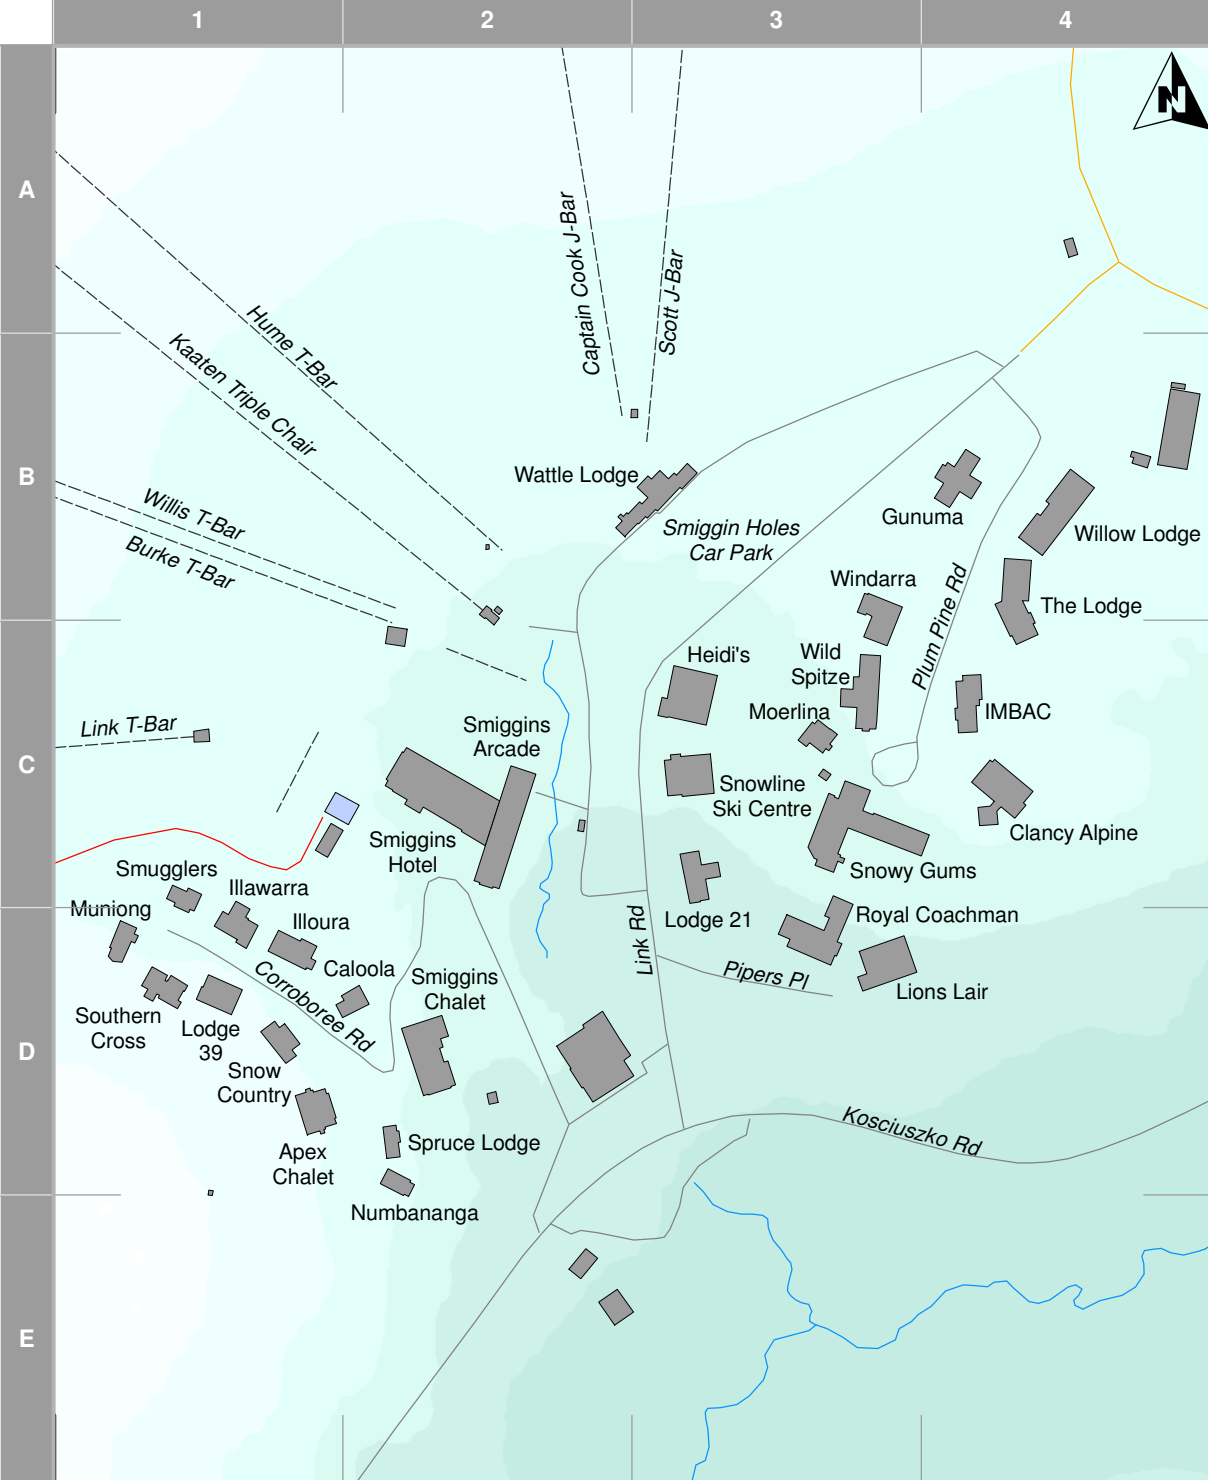

Smiggin Holes

Village Map

Accommodation

Apex Chalet	D2
Caloola	D2
Clancy Alpine	C4
Gunuma	B4
Heidi's	C3
Illawarra Alpine	D2
Illoura	D2
IMBAC	C4
Lions Lair	D4
The Lodge	B4
Lodge 21	C3
Lodge 39	D1
Moerlina	C4
Muniong	D1
Numbananga	D2
Royal Coachman	D4
Smiggins Chalet	D2
Smiggins Hotel	C2
Smugglers	C1
Snow Country	D2
Snowy Gums	C4
Southern Cross	D1
Spruce Lodge	D2
Wattle Lodge	B3
Wild Spitze	C4
Willow Lodge	B4
Windarra	B4

Accommodation

Australian Ski Club	D1
Blue Cow	D1
Doorack	D1
Guthega Alpine Inn	D1
Guthega Ski Club	D1
Jagungal	D1
Kyilla	B2
Tate	C2
Tiobunga	C2
Turnak	D1

Resort Services, Restaurants & Bars

Burning Log Restaurant	E1
Guthega Alpine Inn - Restaurant, Bar	D1
Guthega Ski Centre - Lift Tickets, Equipment Hire, Supplies	B2

- Cleared Road
- Oversnow Route
- Resorts Lift
- Cross Country Ski Trail
- Oversnow Vehicle Day Parking

Oversnow routes subject to snow conditions