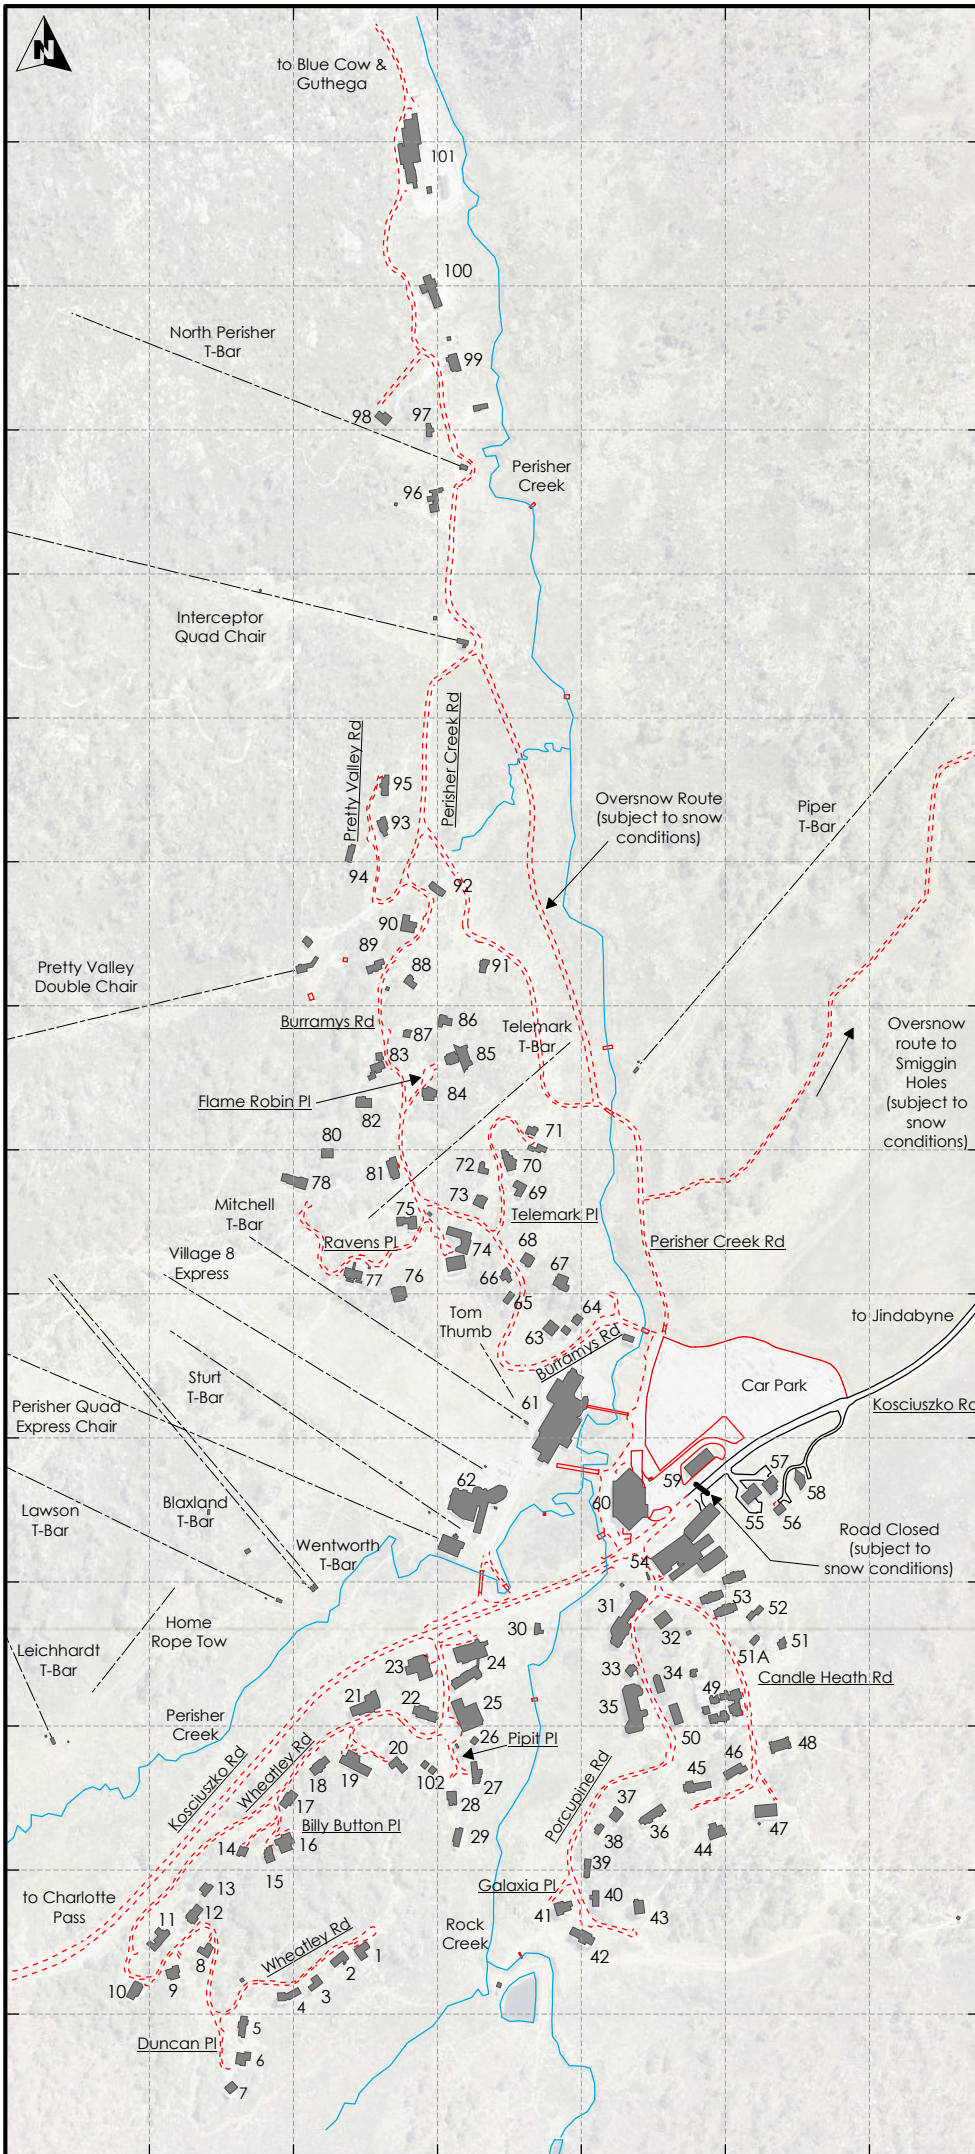

Perisher Valley

Village Map & Oversnow Routes

- | | |
|-------------------------|----------------------------|
| 51 Acacia | 68 Merriment |
| 69 Alexandra | 73 Mirrabooka |
| 22 Alpenhof | 96 Muddles |
| 63 Alpine Church | 43 Mulubinba |
| 57 Ambulance Station | 13 Munjara |
| 20 Aurora | 44 Narrabura |
| 50 Australian Golf Club | 61 Newsagent |
| 45 Avalanche | 51 Nordic Ski Shelter |
| 46 Barina Milpara | 59 NPWS Office |
| 100 Barrakee | 15 Oldina |
| 86 Beachcombers | 91 Orana |
| 5 Ben Bullen | 41 Parrawa |
| 16 Boonoon | 99 Peer Gynt |
| 85 Canberra Alpine | 18 Perisher Huette |
| 58 Catholic Church | 62 Perisher Manor |
| 65 Celmisa | 61 Perisher Ski Centre |
| 61 Chemist | 53 Perisher Staff |
| 36 Chez Jean | 60 Police |
| 88 Christina | 60 Post Office |
| 82 Cooma | 62 The Pub |
| 23 Corroboree | 97 Redwood |
| 4 Cowra | 30 Rock Creek |
| 81 Cronulla | 8 Royal Australian Navy |
| 48 CSIRO | 9 Rugby |
| 72 Dianella | 35 Salzburg |
| 84 Dulmison | 101 Sewage Treatment Plant |
| 80 Edelweiss | 64 Ski Patrol |
| 24 Eiger | 60 Skitube Terminal |
| 32 Eremo | 77 Snow Making Shed |
| 55 Fire Station | 28 Snowgums |
| 89 Fjelheim | 19 Sonnenhof |
| 12 Geebung | 7 South Perisher |
| 66 Gumtrees | 49 The Stables |
| 34 Gunyah | 74 Sundeck Hotel |
| 1 Highway Alpine | 39 Sundowner |
| 90 Hus-ski | 60 Supermarket |
| 70 Illabunda | 42 Swagman |
| 21 Kahane | 95 Sydney |
| 93 Kalyvaro | 26 Tambaroora |
| 75 Kandahar | 38 Tarrawang |
| 76 Karralika | 78 Technology |
| 27 Kiandra Pioneer | 71 Telemark |
| 40 Kooloora | 56 Telstra |
| 83 KSRC | 52 Timbertop |
| 3 Kunapi | 98 Trissana |
| 67 Ku-Ring-Gai | 10 UAC |
| 94 Lampada | 37 Ullr |
| 87 Langlauf | 47 Valhalla |
| 102 Main Range Huts | 33 Waratah |
| 54 Man From Snowy River | 17 Warrungang |
| 14 Maranatha | 11 Wiruna |
| 31 Marritz | 2 Yalara Alpine |
| 25 Matterhorn | 92 Yarrandoo |
| 29 Mawabu | 6 Yeti |
| 60 Medical Centre | |

- Gate
- Cleared Road
- Oversnow Route
- Ski Lift
- Waterway
- Building

200m Grid